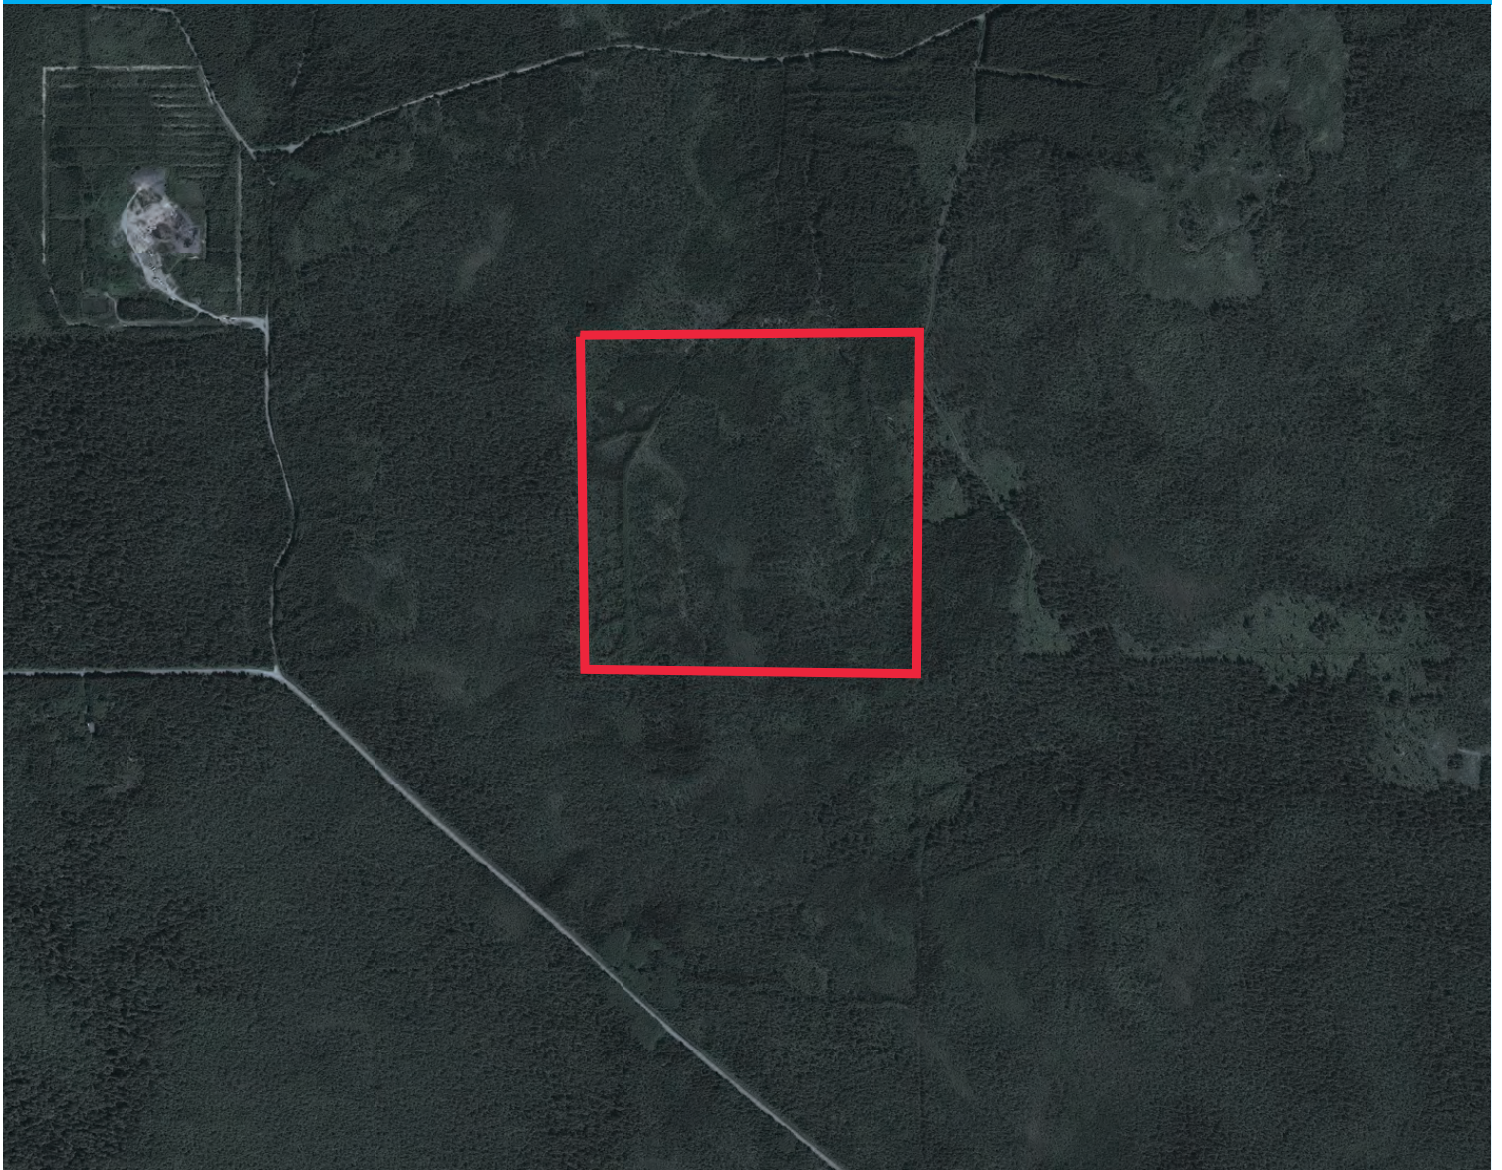

Pacific Rim

Couverdon

TOLL-FREE **1.877.239.4811** couverdon.com

PHOTOS, UPDATES & MORE [f](#) [in](#)

A beautiful 160-acre, managed forest property for sale located right on the edge of Pacific Rim National Park. Lot 404 has access (not Forest Service Road) off of Alaska Pine Road which goes between Pacific Rim Highway and West Main. Bring your development ideas and discuss options with the Regional District planning department for this rural zoned property.

PID	SIZE	PRICE	ZONING	ALR	AREA
009008730	160 Acres	\$950,000	Unzoned	No	Pacific Rim, Ucluelet